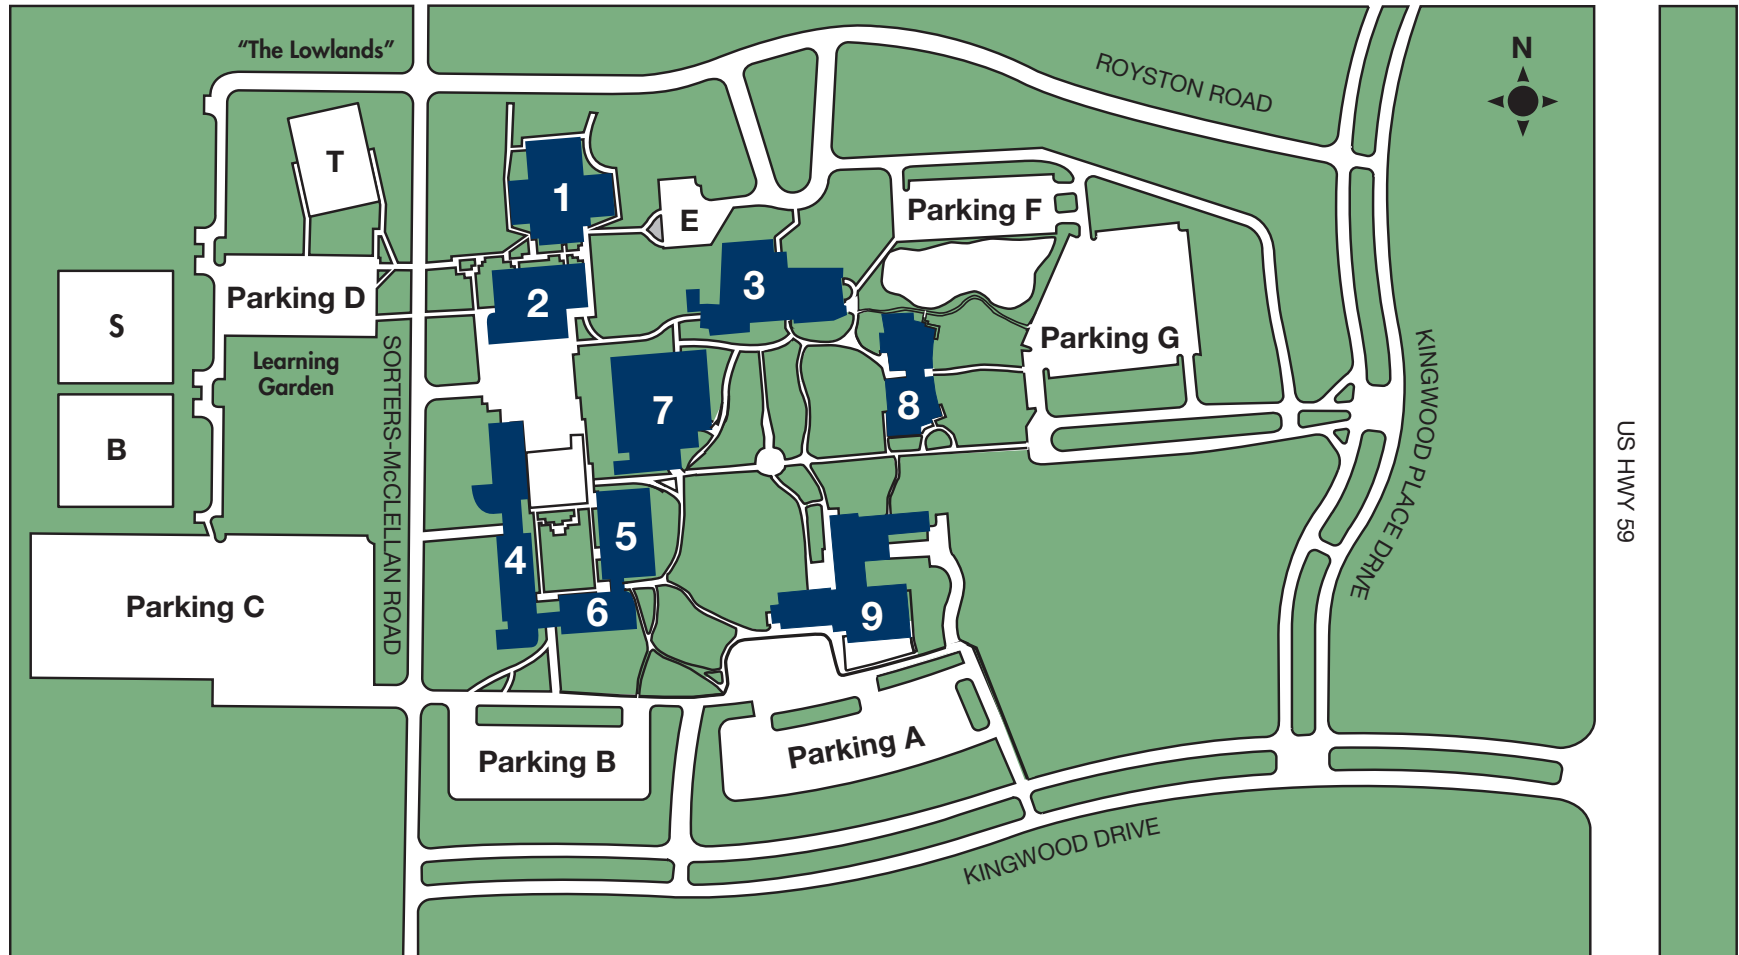

LONE STAR COLLEGE-KINGWOOD

- 1:** Fitness Center (FTC)
- 2:** Classroom Building B (CLB)
- 3:** Performing Arts Center (PAC)
- 4:** Classroom Building A (CLA)

- 5:** Library (LIB)
- 6:** Administration Building (ADM)
- 7:** Health Science Building (HSB)
- 8:** Music Building (MUS)

- 9:** Student Conference Center (SCC)
- T:** Tennis Courts
- B:** Baseball Field
- S:** Soccer Field