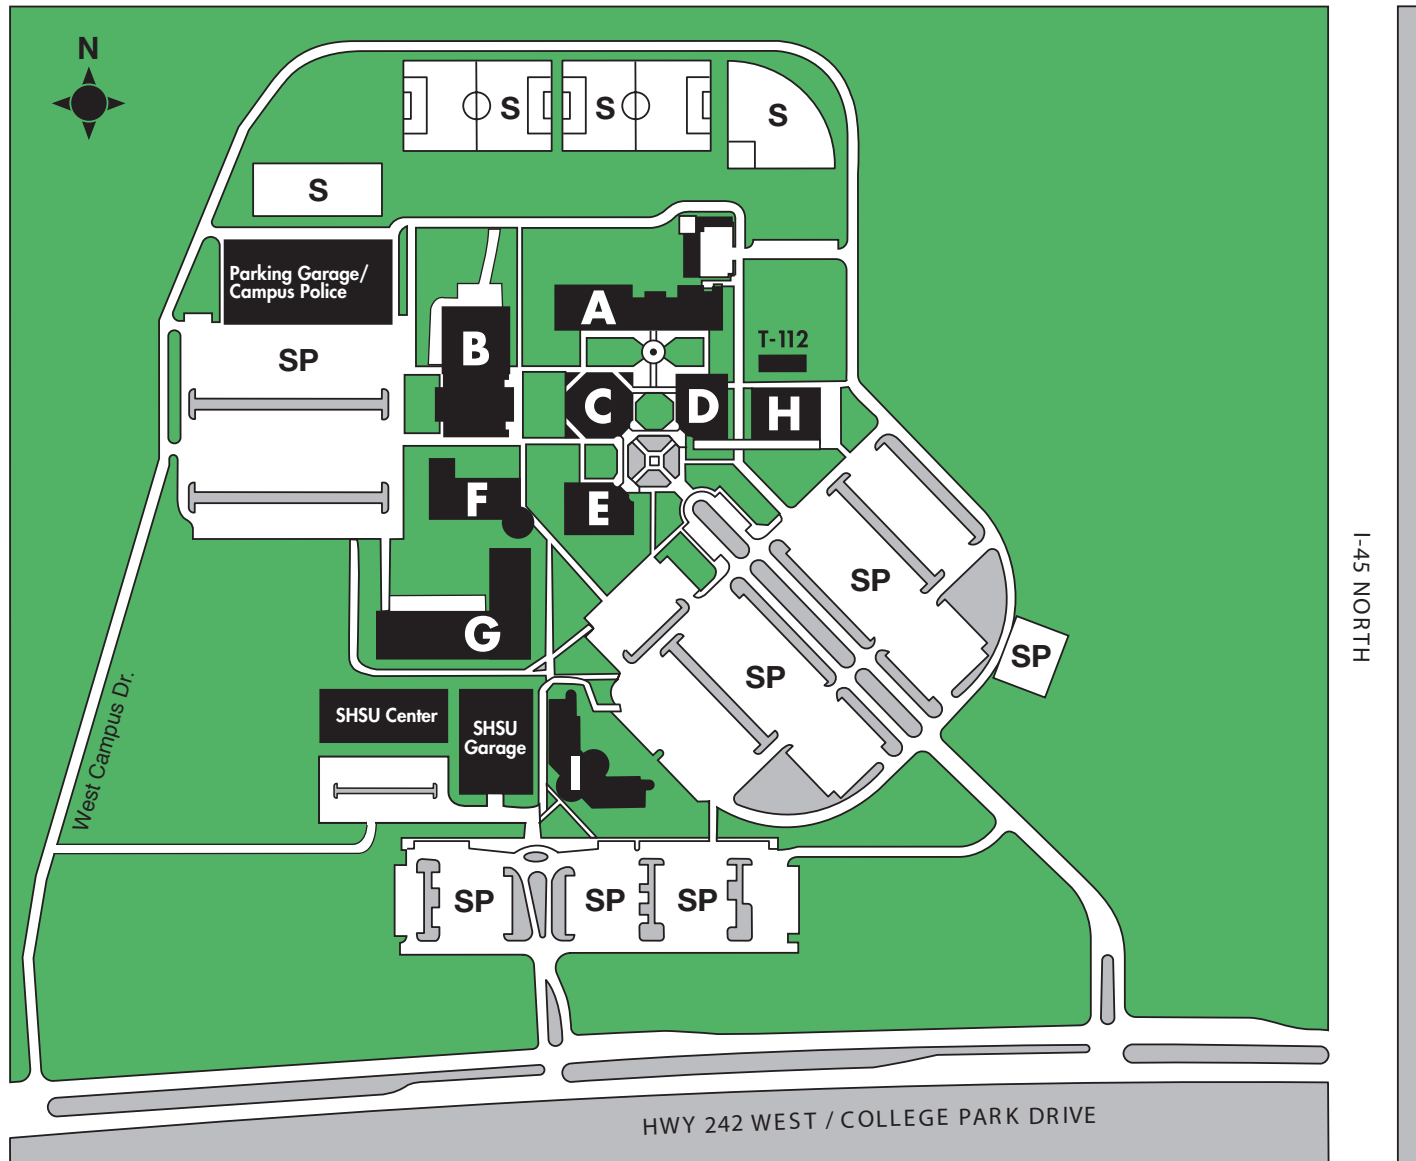

# LONE STAR COLLEGE-MONTGOMERY

**A:** Commons Building  
**B:** Health Science Center  
**C:** Student Services Center  
**D:** Performing Arts Center

**E:** Administration Building  
**F:** Library Building  
**G:** General Academic Building  
**H:** Music Hall

**I:** LSC-University Center at Montgomery  
**S:** Sports Fields/Courts  
**T-112:** Temporary Building  
**SP:** Student Parking