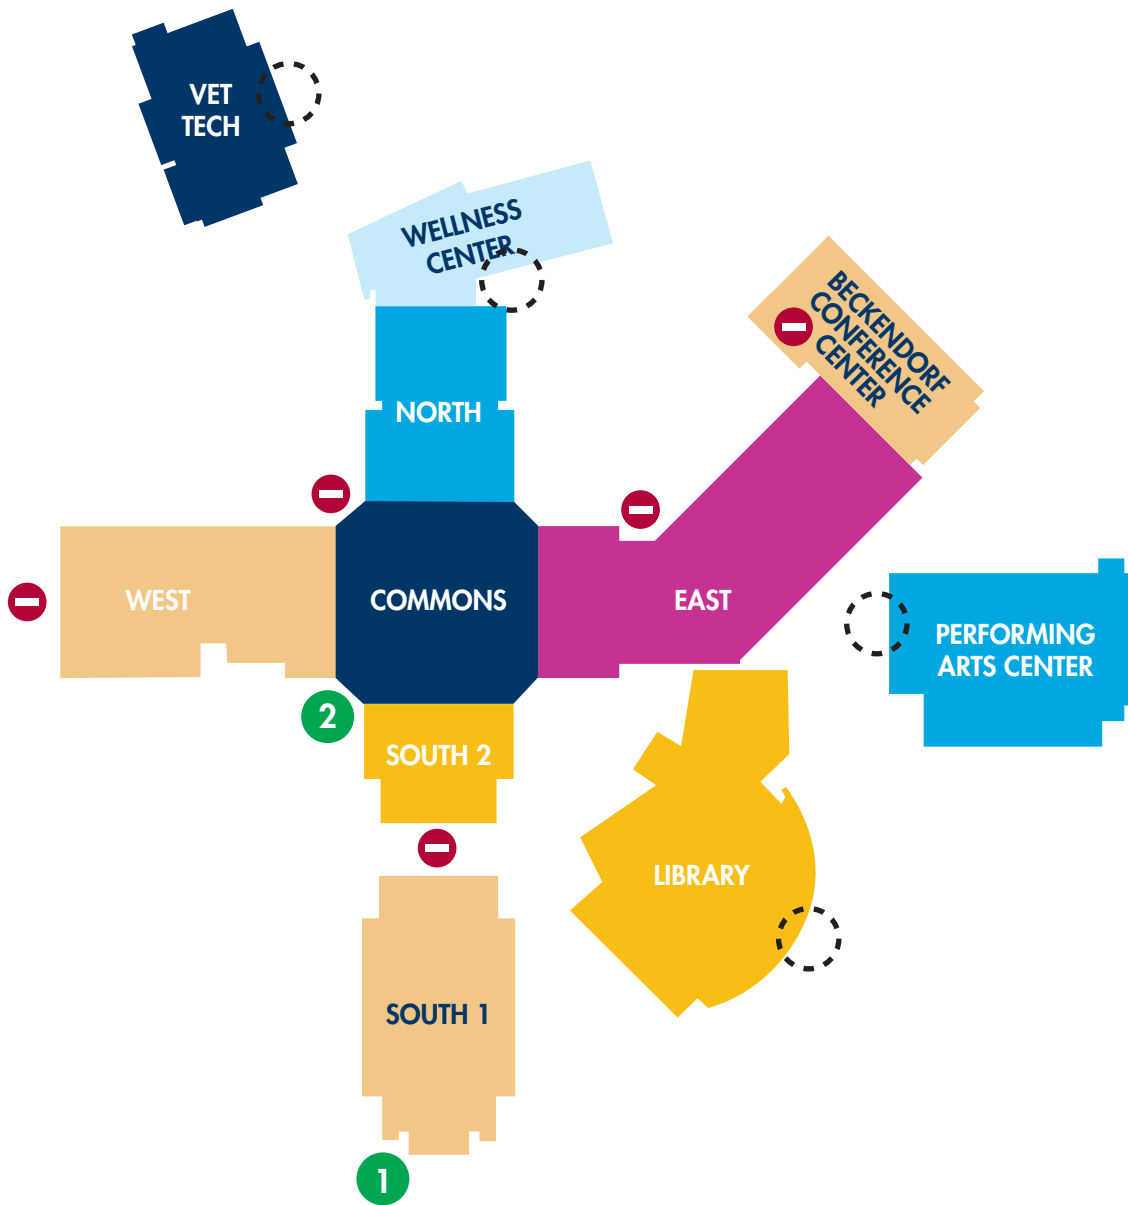

LSC-Tomball Entrance Map–COVID Protocols
8.31.20

Entrances

Entrance 1 serves South Hall 1 and is the only entrance to South 1. Entering another part of campus requires going through another entrance.

Entrance 2 serves West Hall, Commons, North Hall, East Hall, and South 2. Entrance 2 is also the Visitor's Entrance. However, only potential new students will be considered visitors.

No Entrance

In an emergency, all exits will be accessible.

Limited Designated Entrance

Only faculty/staff who work in that building and students enrolled in classes offered in that building can enter.