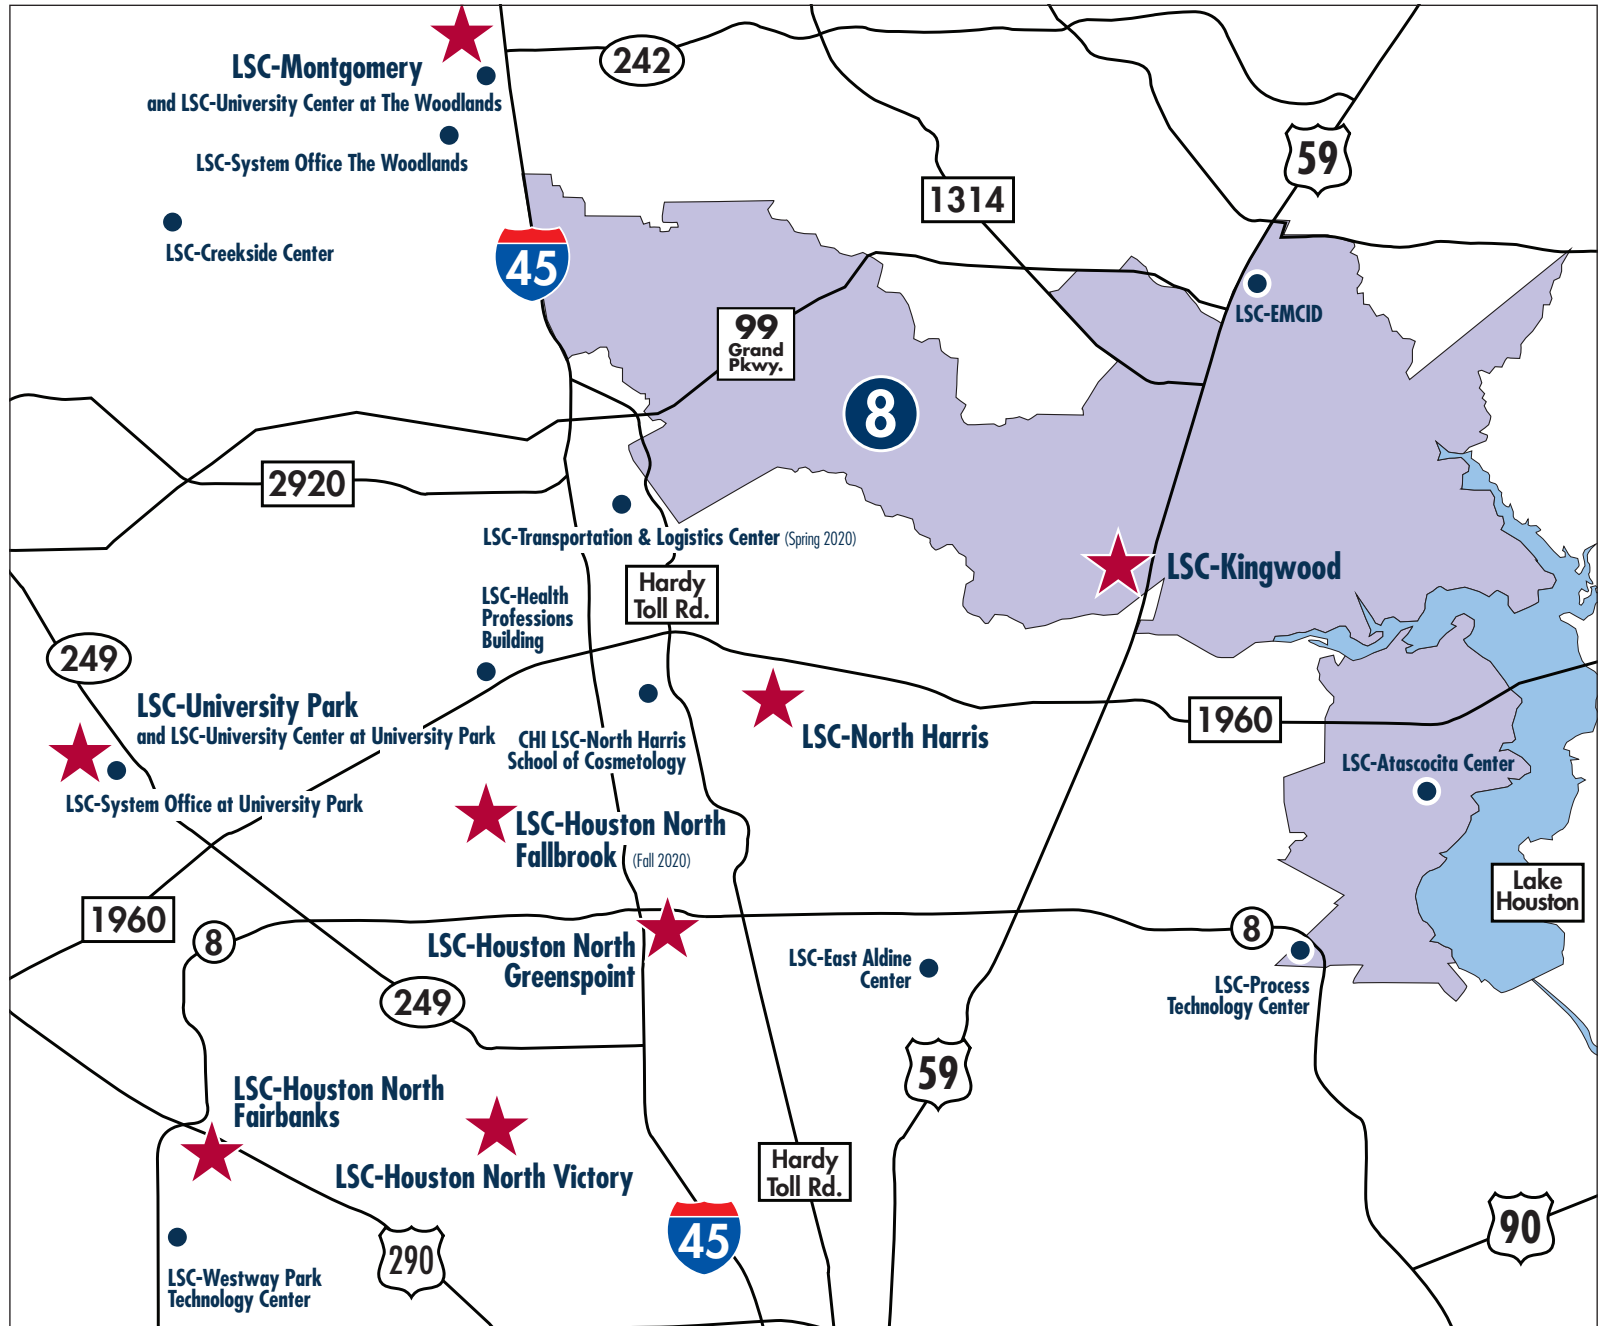

LSC Board of Trustees Map

District 8 Precincts Include

Harris County

0045	0635
0199	0636
0340	0658
0351	0659
0357	0670
0380	0674
0388	0758
0459	0760
0469	0764
0563	0776
0588	0885
0590	0964
0612	

Montgomery County

0035	0052
0037	0068
0045	0080
0046	0082
0047	

LSC jurisdiction may occupy only part of a precinct.

LSC-CyFair • LSC-Houston North • LSC-Kingwood • LSC-Montgomery • LSC-North Harris • LSC-Tomball • LSC-University Park